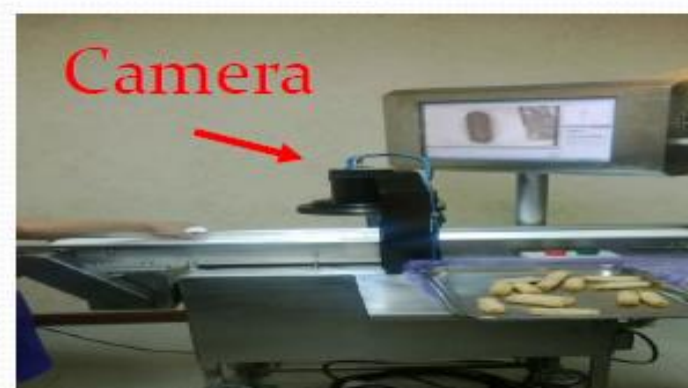

www.tpotech.co.th

LEADER TECHNOLOGY

Project reference

Checking position calendar Hi speed Printing
<http://www.youtube.com/watch?v=LhhQ9q1D2uc>

CP RAM Food Checking

Measurement side ,sharp ,color

AGC Automotive

Logo on glass

Check logo printing on glass

Vita milk

Check Label and Level

- Check Label and level

Millimade Pharmacy product

Detach Pharmacy check lose

Print code