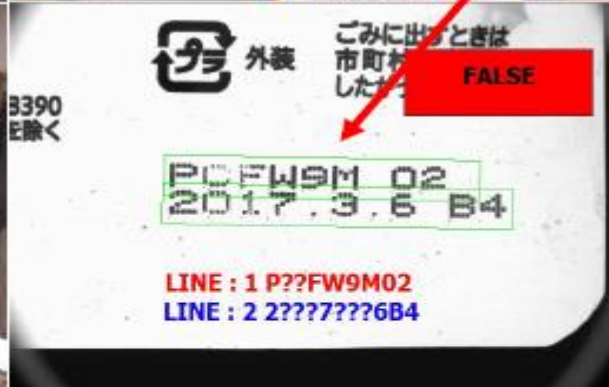

Check Print code ,date ,Expire