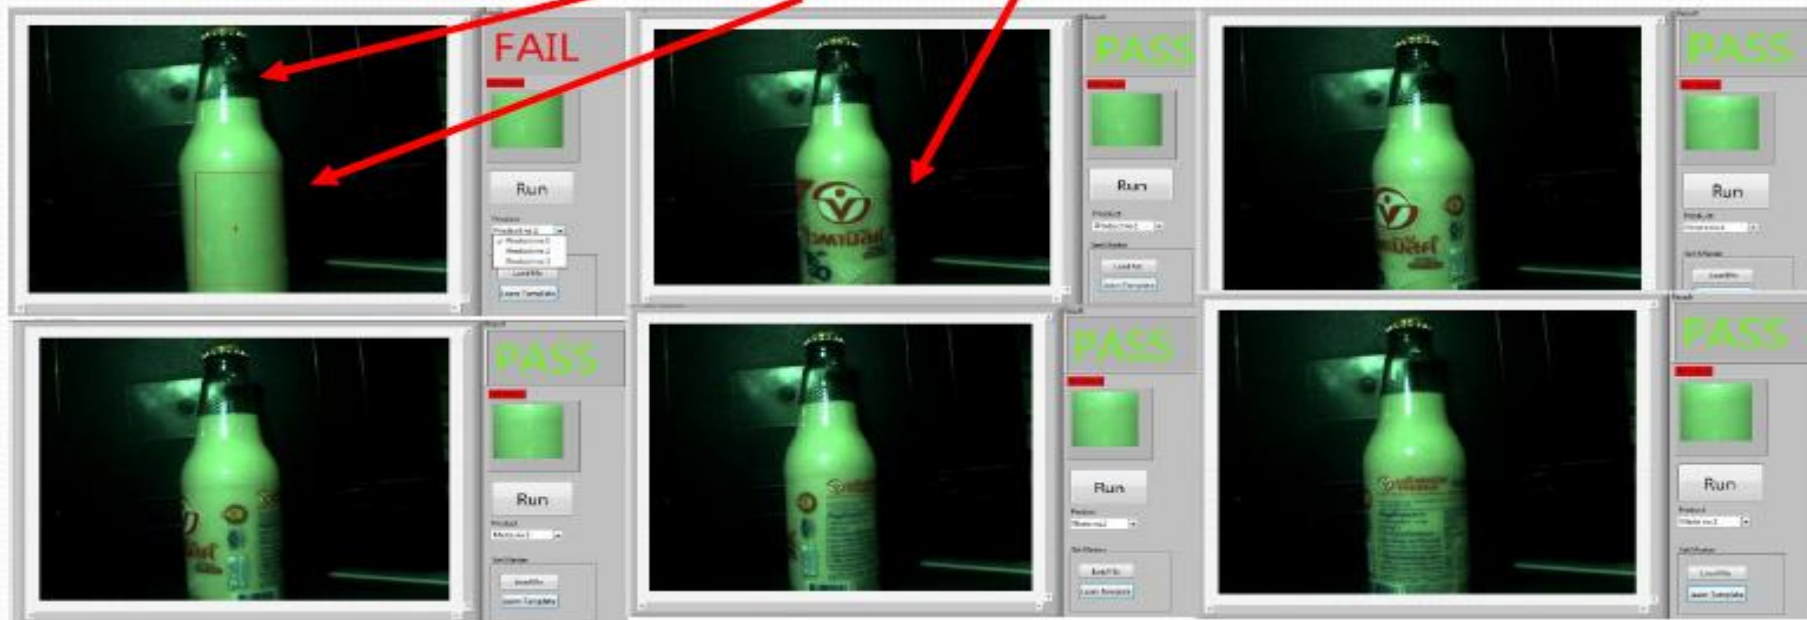

www.tpotech.co.th

LEADER TECHNOLOGY

Project reference

Checking position calendar Hi speed Printing
<http://www.youtube.com/watch?v=LhhQ9q1D2uc>

CP RAM Food Checking

Measurement side ,sharp ,color

AGC Automotive

Logo on glass

Check logo printing on glass

Vita milk

Check Label and Level

- Check Label and level

Millimade Pharmacy product

Detach Pharmacy check lose

Print code

Detech auto part

SCG .idea paper

Check Packaging, side , shape

Gate unita

Thickness checking belt by Laser

Scada system on web

- MEA การไฟฟ้านครหลวง
สำนักปลัด กระทรวงสาธารณสุข (BMS)
- Frito-Lay scada on web
monitoring and control co2,huminidy,temp on web
- Monsanto
weather station สถานีตรวจวัดอากาศ on web
- Cristalla
Level monitoring and control system on web